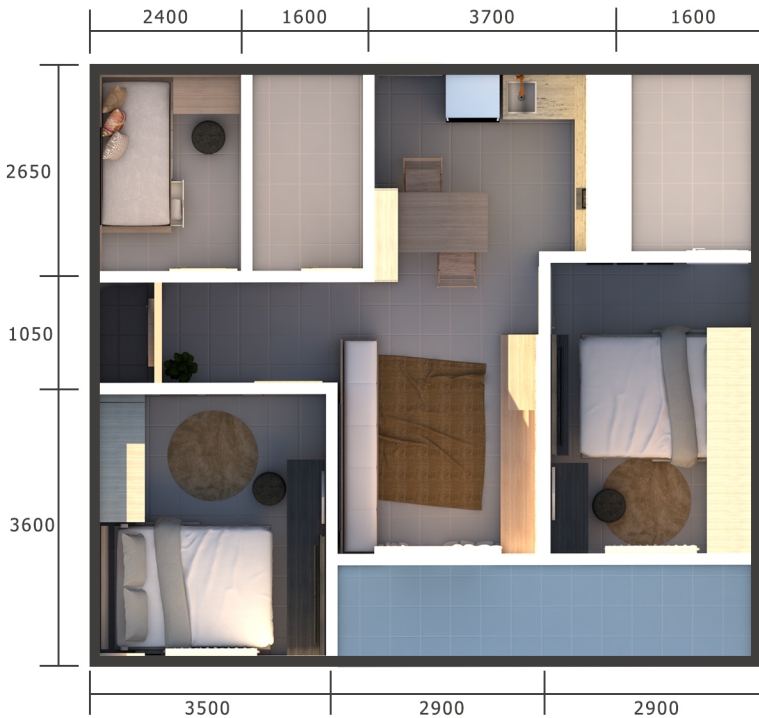

OUR FURNITURE

FOLDING TABLE

SET DINING TABLE, CABINET
WIDTH 100 X 250 CM

HAFZLO

BED + FRAME WITH DRAWERS
WIDTH 100 X 200 CM

WOODY CREDENZA

CREDENZA WITH DRAWER
WIDTH 1700 X 60 CM

DIZZY

KITCHEN SET, WITH STOVE AND SINK
WIDTH 1700 X 60 CM

MISCA

MODERN CHAIR
WIDTH 800 X 60 CM

GREYA

PLANT CABINET
WIDTH 500 X 2500 CM

BED

SOFA

FOLDING BED DESIGN

THIS FOLDING BED IS VERY FLEXIBLE
AND CAN BE USE AS BED, SOFA AND
WARDROBE

3 BEDROOM

TYPE

3 BEDROOM TYPE

3 BEDROOM TYPE APARTMENT HAS AN AREA OF 78-Sq.m. THIS IS A VERY COZY CHOICE FOR A FAMILY LIVING AREA. THIS APARTMENT HAS 2 QUEEN SIZE BED MATTRESS WITH FOLDING CONCEPT AND 1 SINGLE BED. THIS APARTMENT HAS A STYLISH WOODEN COLOUR KITCHEN SET EQUIPPED WITH A STOVE AND COOKER HOOD TO PROVIDE YOU A COMFORTABLE COOKING ACTIVITY