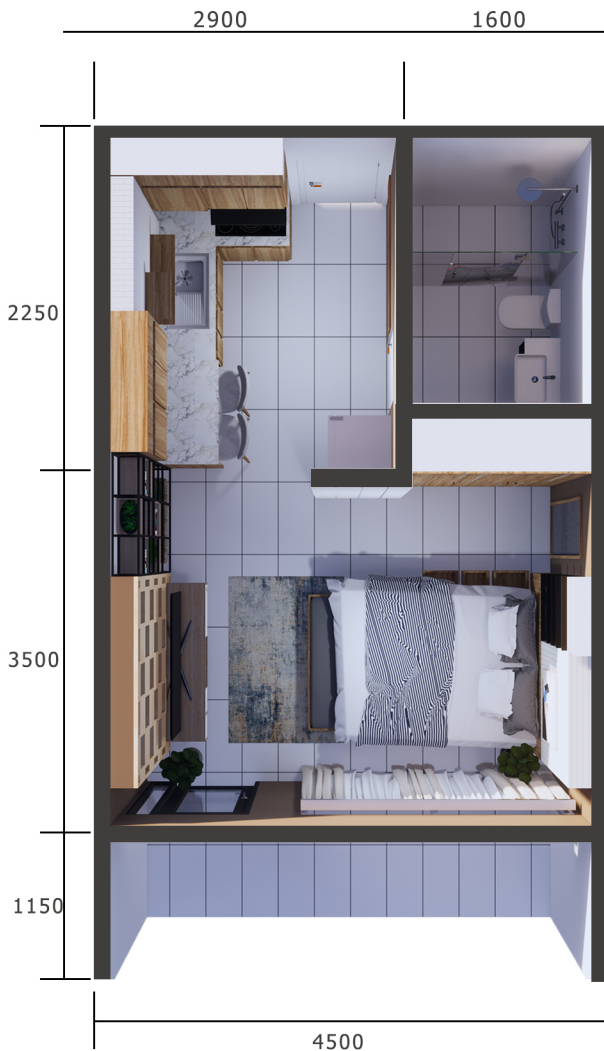

STUDIO

TYPE

STUDIO TYPE APARTMENT HAS AN AREA OF 25-Sq.m. THIS COZY STUDIO APARTMENT IS A SUPERB CHOISE FOR A COUPLES OR A SINGLE RESIDENT. IT HAS EVERYTHING YOU NEED TO FEEL RIGHT AT HOME. A FULLY STYLISH KITCHEN SET EQUIPPED WITH A STOVE AND A COOKER HOOD, PROVIDING YOU A COMFORTABLE COOKING EXPERIENCE. THIS APARTMENT HAS A QUEEN BED SIZE MATTRESS WITH A FOLDING BED SYSTEM, YOU CAN STORE AND FOLD THE BED WHEN IT'S NOT NEEDED TO HAVE MORE SPACES.

CABINET

PREMIUM STUDIO

TYPE

PREMIUM STUDIO

TYPE

PREMIUM STUDIO TYPE APARTMENT HAS AN AREA OF 38-Sq.m. THIS PREMIUM STUDIO TYPE APARTMENT IS A VERY COZY CHOICE FOR A COUPLES OR A SINGLE RESIDENT ALSO. THIS APARTMENT HAS A QUEEN BED SIZE WITH DRAWERS FOR STORAGE. PREMIUM STUDIO HAS A SYLISH KITCHEN SET EQUIPPED WITH A STOVE AND COOKER HOOD, WOODEN THEME IS APPLIED TO MAKE MORE COMFORTABLE COOKING EXPERIENCE.

OUR FURNITURE

HEMNES BED

BED + FRAME WITH DRAWERS
WIDTH 160 X 200 CM

WOODY

WARDROBE WITH 3 DOORS + LED STRIPS
WIDTH 165 X 285 CM

CHALKY CHAIR

CHEZA

TV BENCH, WIDTH 170 X 45 CM